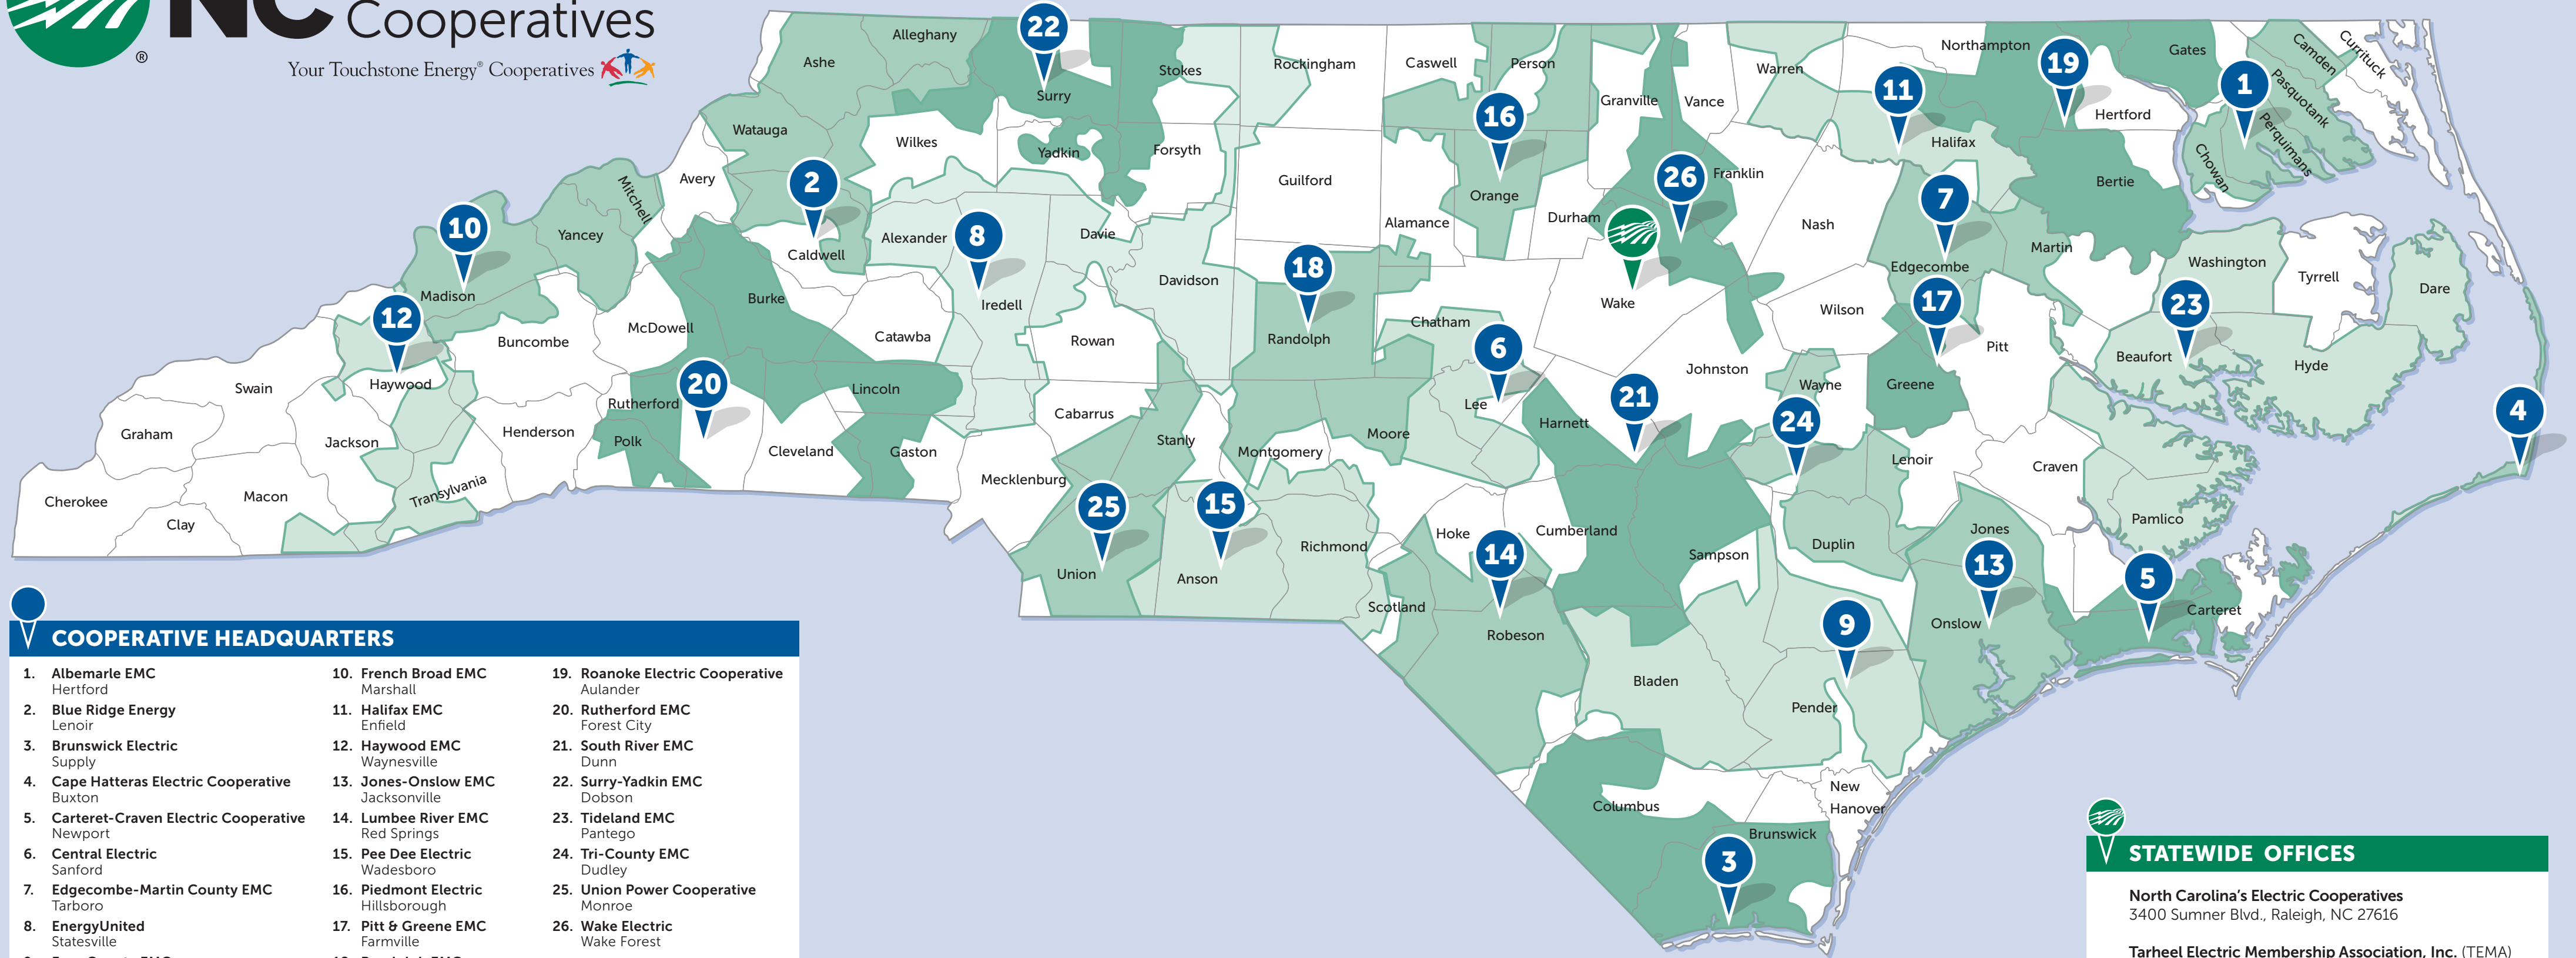

NC Electric Cooperatives

Your Touchstone Energy® Cooperatives 

COOPERATIVE HEADQUARTERS

- | | | |
|--|---------------------------------------|--|
| 1. Albemarle EMC
Hertford | 10. French Broad EMC
Marshall | 19. Roanoke Electric Cooperative
Aulander |
| 2. Blue Ridge Energy
Lenoir | 11. Halifax EMC
Enfield | 20. Rutherford EMC
Forest City |
| 3. Brunswick Electric
Supply | 12. Haywood EMC
Waynesville | 21. South River EMC
Dunn |
| 4. Cape Hatteras Electric Cooperative
Buxton | 13. Jones-Onslow EMC
Jacksonville | 22. Surry-Yadkin EMC
Dobson |
| 5. Carteret-Craven Electric Cooperative
Newport | 14. Lumbee River EMC
Red Springs | 23. Tideland EMC
Pantego |
| 6. Central Electric
Sanford | 15. Pee Dee Electric
Wadesboro | 24. Tri-County EMC
Dudley |
| 7. Edgecombe-Martin County EMC
Tarboro | 16. Piedmont Electric
Hillsborough | 25. Union Power Cooperative
Monroe |
| 8. EnergyUnited
Statesville | 17. Pitt & Greene EMC
Farmville | 26. Wake Electric
Wake Forest |
| 9. Four County EMC
Burgaw | 18. Randolph EMC
Asheboro | |

STATEWIDE OFFICES

North Carolina's Electric Cooperatives
3400 Sumner Blvd., Raleigh, NC 27616

Tarheel Electric Membership Association, Inc. (TEMA)
8730 Wadford Dr., Raleigh, NC 27616